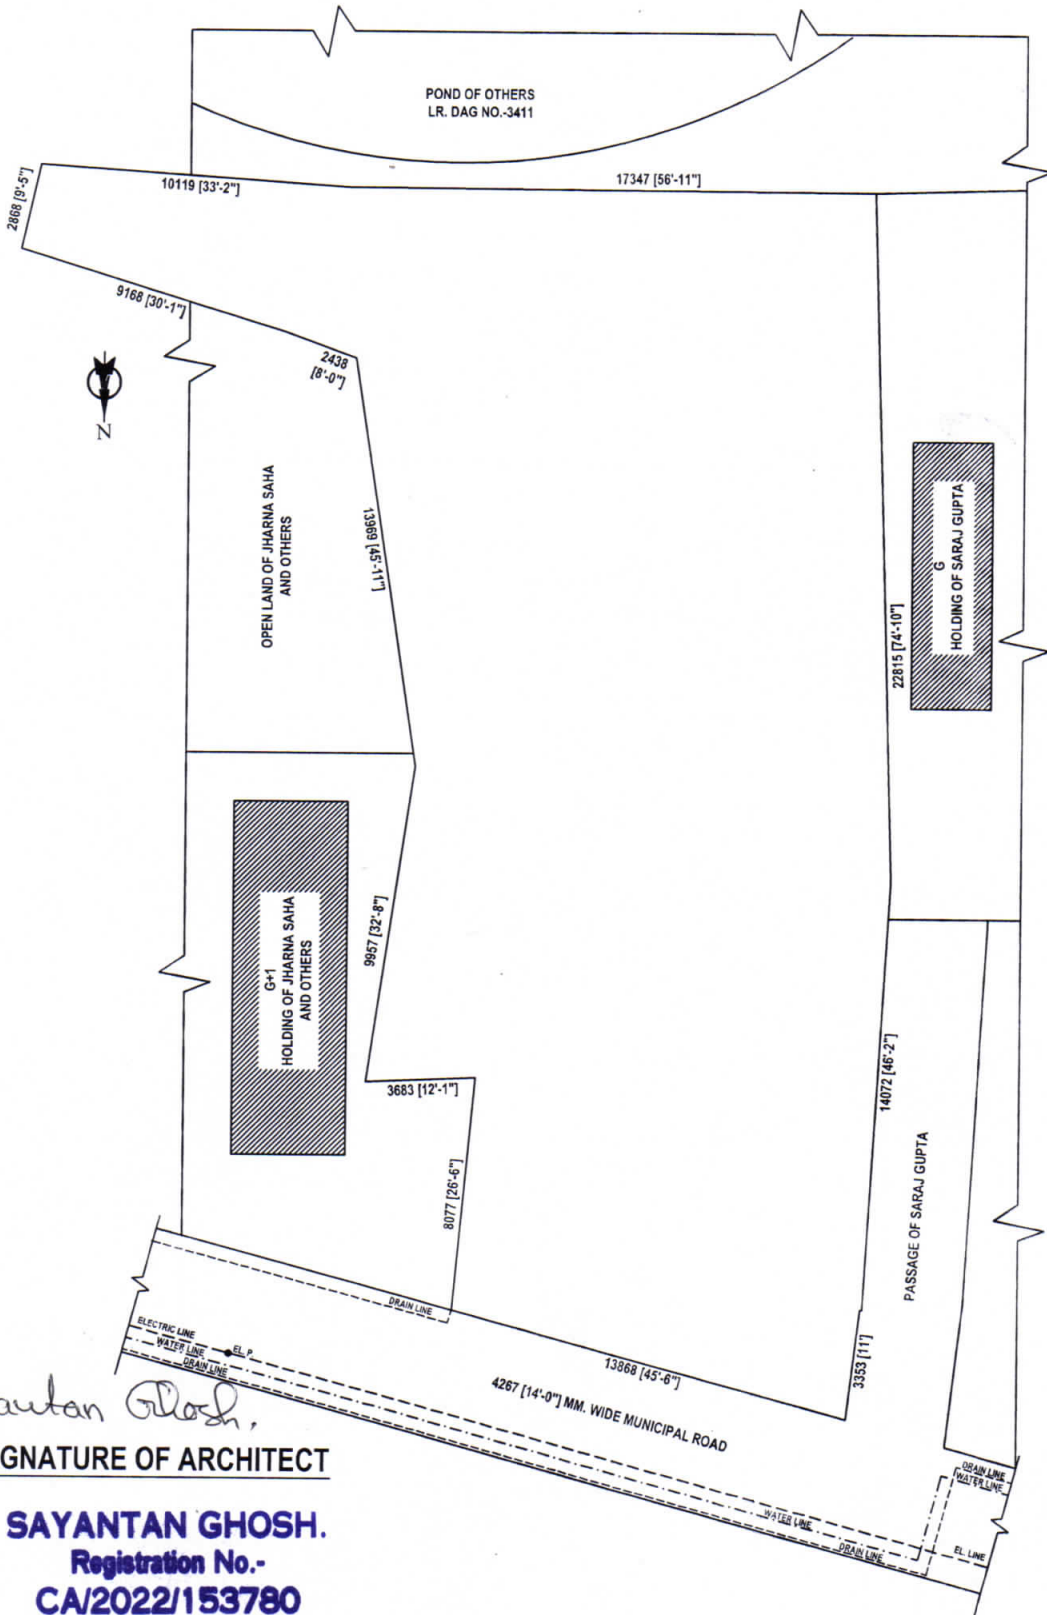

LATITUDE- 22.904
LONGITUDE- 88.396

Sayantana Ghosh,
SIGNATURE OF ARCHITECT

SAYANTAN GHOSH.
Registration No.-
CA/2022/153780

SAYANTAN GHOSH
ARCHITECT
CA/2022/153780